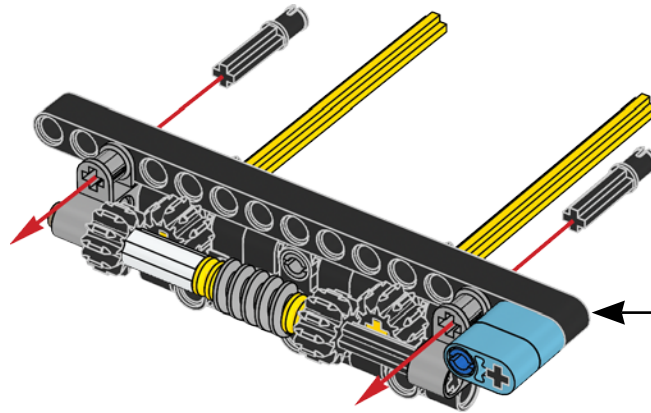

1x  
Black

11

12

1x  
Medium grey

A light blue rounded rectangle containing a small image of a medium grey Technic connector part. Below the image, the text '1x' and 'Medium grey' is written in black.

13

14