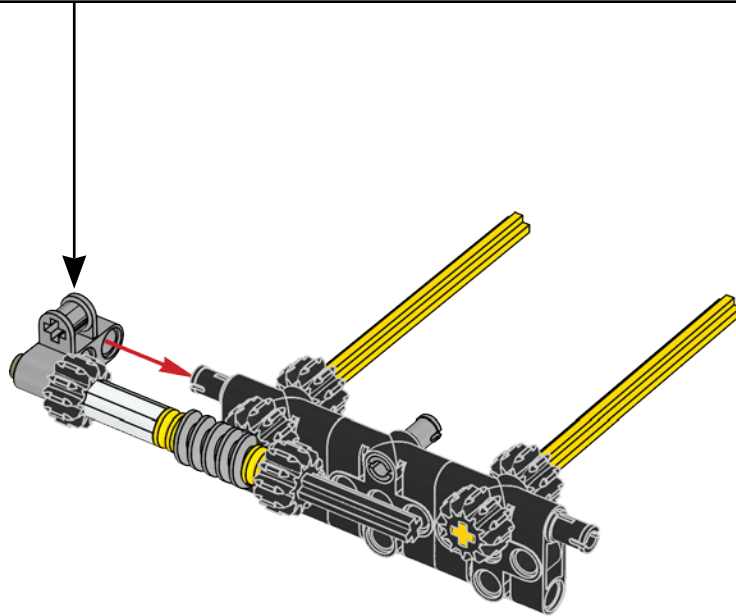

1x  
Black

11

12

1x  
Medium grey

A light blue rounded rectangle containing a small image of a medium grey Technic connector part. Below the image, the text '1x' and 'Medium grey' is written in black.

13

14