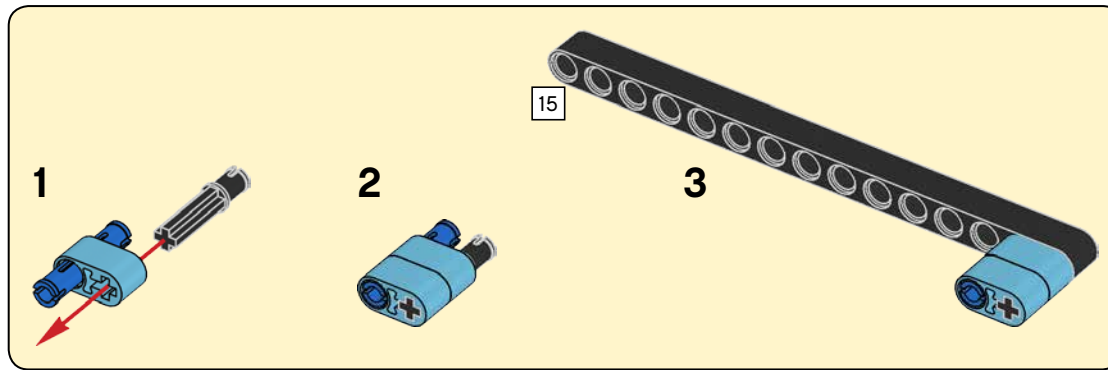

1x  
Black

11

12

1x  
Medium grey

A light blue rounded rectangle containing a small image of a medium grey Technic connector part. Below the image, the text '1x' and 'Medium grey' is written in black.

13

14