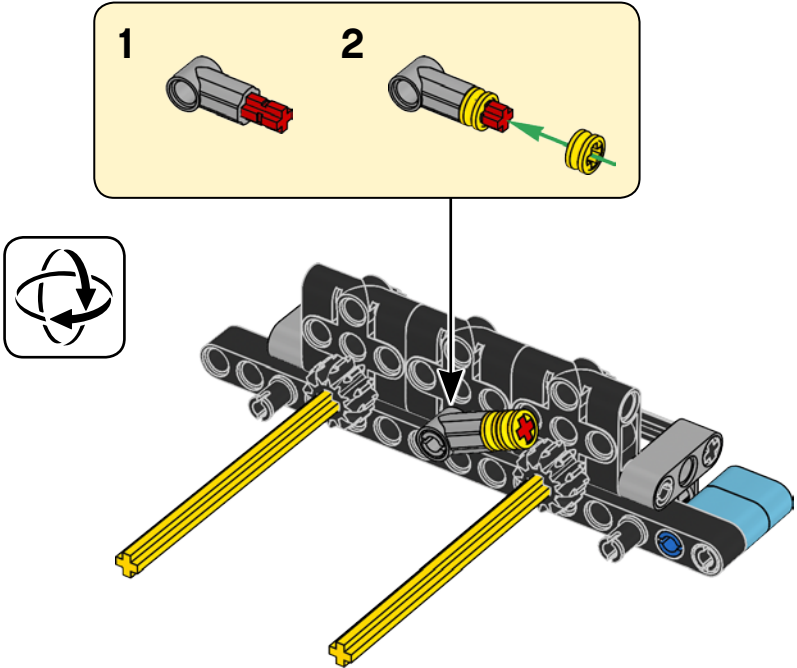

1x Red
2x Yellow
1x Medium grey

15