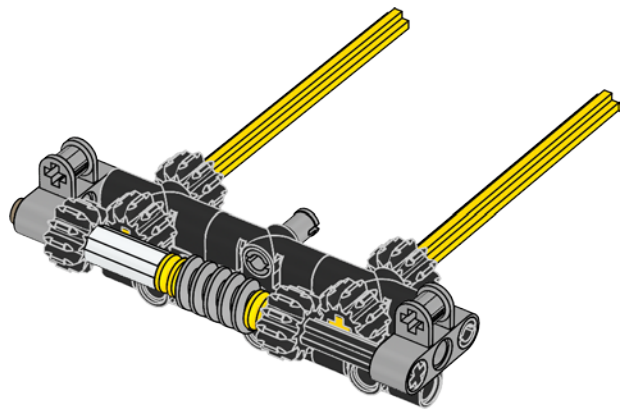

1x  
Black

11

12

1x  
Medium grey

A light blue rounded rectangle containing a small image of a medium grey Technic connector part. Below the image, the text '1x' and 'Medium grey' is written in black.

13

14