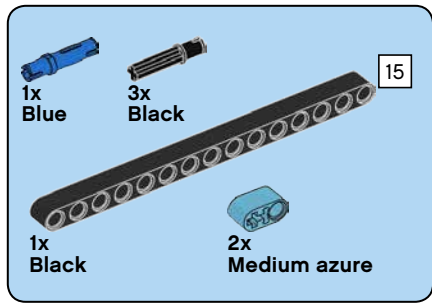

1x  
Black

11

12

1x  
Medium grey

A light blue rounded rectangle containing a small image of a medium grey Technic connector part. Below the image, the text '1x' and 'Medium grey' is written in black.

13

14