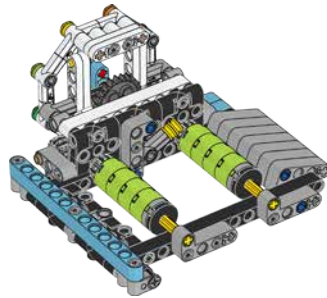

1xBlack

2xBlack

1xBlack

2xBlack

1xMedium azure

45813