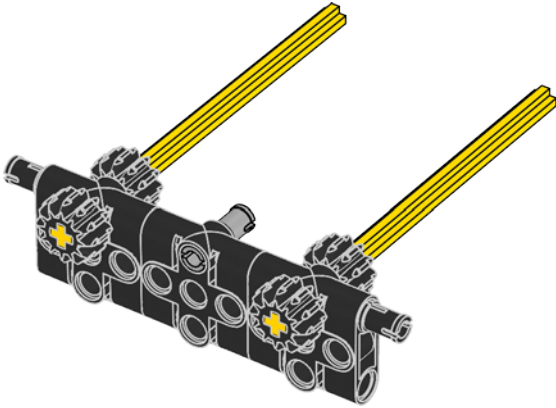

2x
Black

1x
Medium grey

4