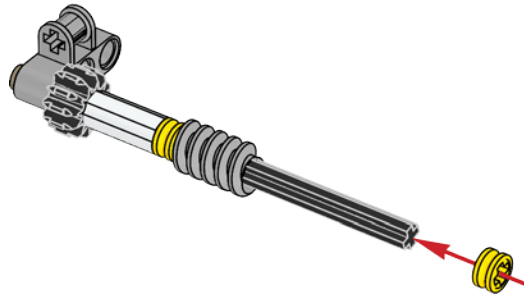

1x  
Black

11

12

1x  
Medium grey

A light blue rounded rectangle containing a small image of a medium grey Technic connector part. Below the image, the text '1x' and 'Medium grey' is written in black.

13

14