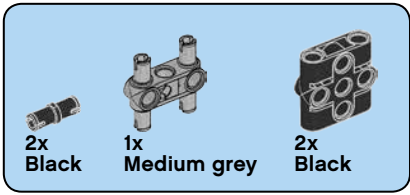

1x  
Black

11

12

1x  
Medium grey

A light blue rounded rectangle containing a small image of a medium grey Technic connector part. Below the image, the text '1x' and 'Medium grey' is written in black.

13

14

1x Red  
2x Yellow  
1x Medium grey

15

16

17

# 18

4x  
Bright yellowish green

19

4x  
Bright yellowish green

20

2x  
Medium grey

2x  
Black

21