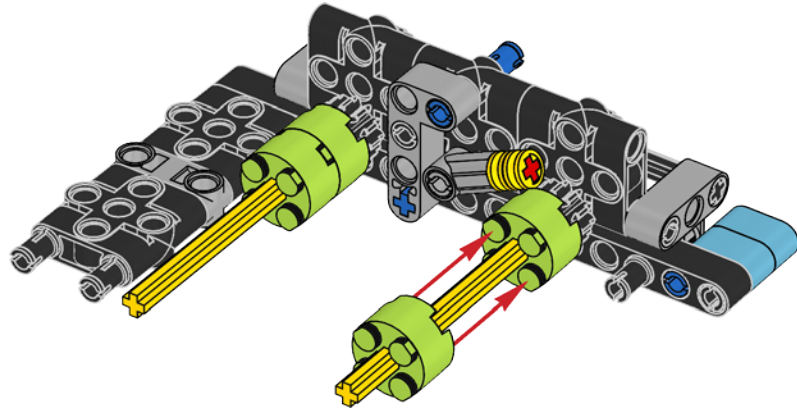

4x
Bright yellowish green

19